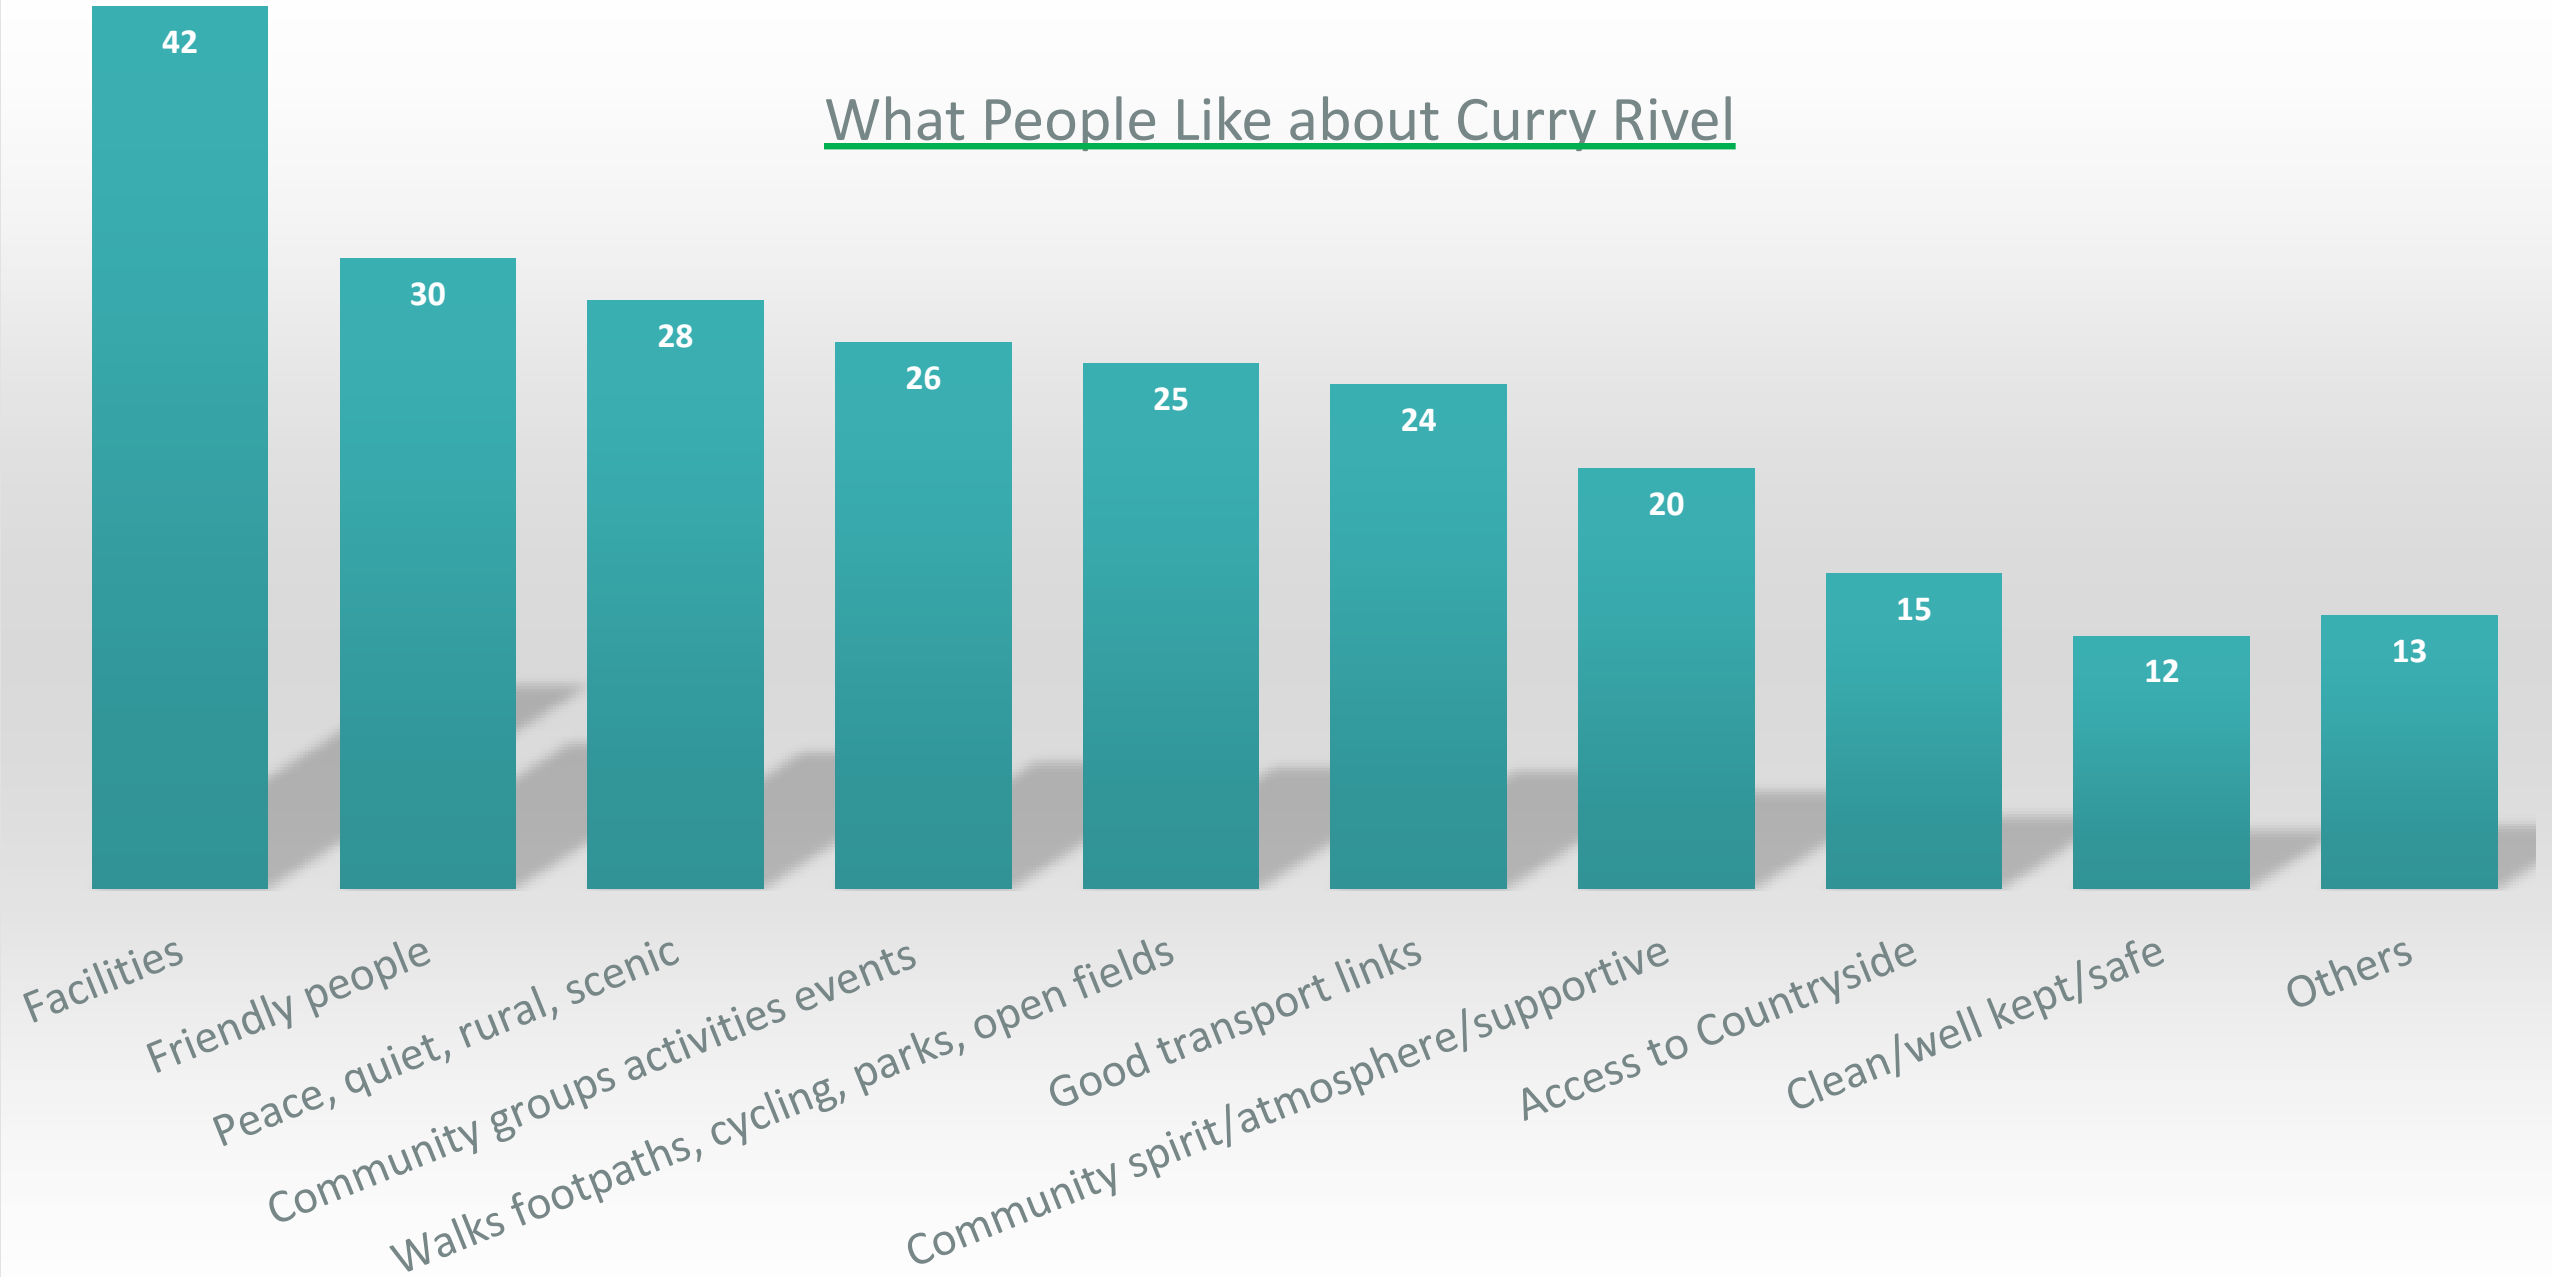

Curry Rivel Parish Plan
Survey
2018

Survey – Vital Statistics and methods

- 6 months duration
- Two simple questions
- 132 responses - many multiple comments
- 34 on line
- 98 other methods
 - Village Events
 - Collection Boxes

What People Like about Curry Rivel

Improvements and Concerns